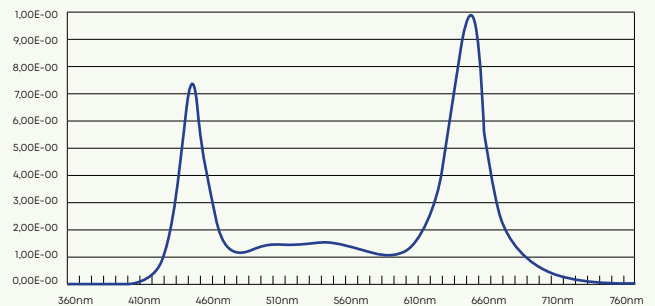

NATURAL INDOOR